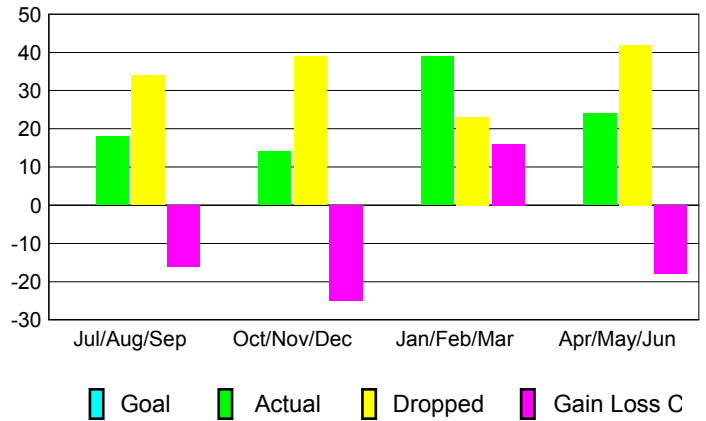

GMT: **Dominique Labussière**

Location: **FRANCE**

GMT CA: **4**

**CLUBS**

Month	New Club Goal	Actual New Clubs	Actual Dropped Clubs	Gain/Loss of Clubs
<b>2012-2013</b>				
Jul/Aug/Sep		0	0	0
Oct/Nov/Dec		0	0	0
Jan/Feb/Mar		0	0	0
Apr/May/Jun		0	0	0
<b>Totals</b>		<b>0</b>	<b>0</b>	<b>0</b>

**Club Results 2012-2013**

Goal, New, Dropped, Gain/Loss

**YTD Status Quo Clubs 2012-2013**

Status Quo Clubs Compared to Status Quo Members

**Club Gain/Loss 2012-2013**

**MEMBERSHIP**

Month	Net Memb Goal	Actual New Memb	Actual Dropped Memb	Gain/Loss of Memb
<b>2012-2013</b>				
Jul/Aug/Sep		18	34	-16
Oct/Nov/Dec		14	39	-25
Jan/Feb/Mar		39	23	16
Apr/May/Jun		24	42	-18
<b>Totals</b>		<b>95</b>	<b>138</b>	<b>-43</b>

**Membership Results 2012-2013**

Goal, New, Dropped, Gain/Loss

**Gender Comparison 2012-2013**

**Membership Gain/Loss 2012-2013**