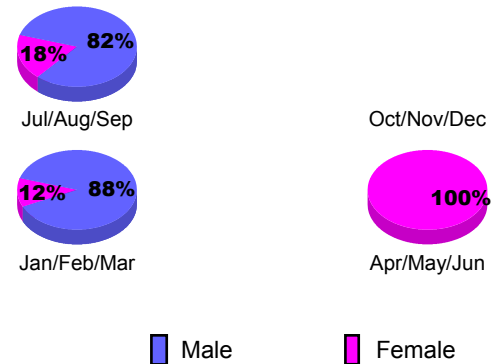

**Club Results 2012-2013**

Goal, New, Dropped, Gain/Loss

**YTD Status Quo Clubs 2012-2013**

Status Quo Clubs Compared to Status Quo Members

**Club Gain/Loss 2012-2013**

**MEMBERSHIP**

Month	Net Memb Goal	Actual New Memb	Actual Dropped Memb	Gain/Loss of Memb
<b>2012-2013</b>				
Jul/Aug/Sep		18	34	-16
Oct/Nov/Dec		14	39	-25
Jan/Feb/Mar		39	23	16
Apr/May/Jun		24	42	-18
<b>Totals</b>		<b>95</b>	<b>138</b>	<b>-43</b>

**Membership Results 2012-2013**

Goal, New, Dropped, Gain/Loss

**Gender Comparison 2012-2013**

**Membership Gain/Loss 2012-2013**